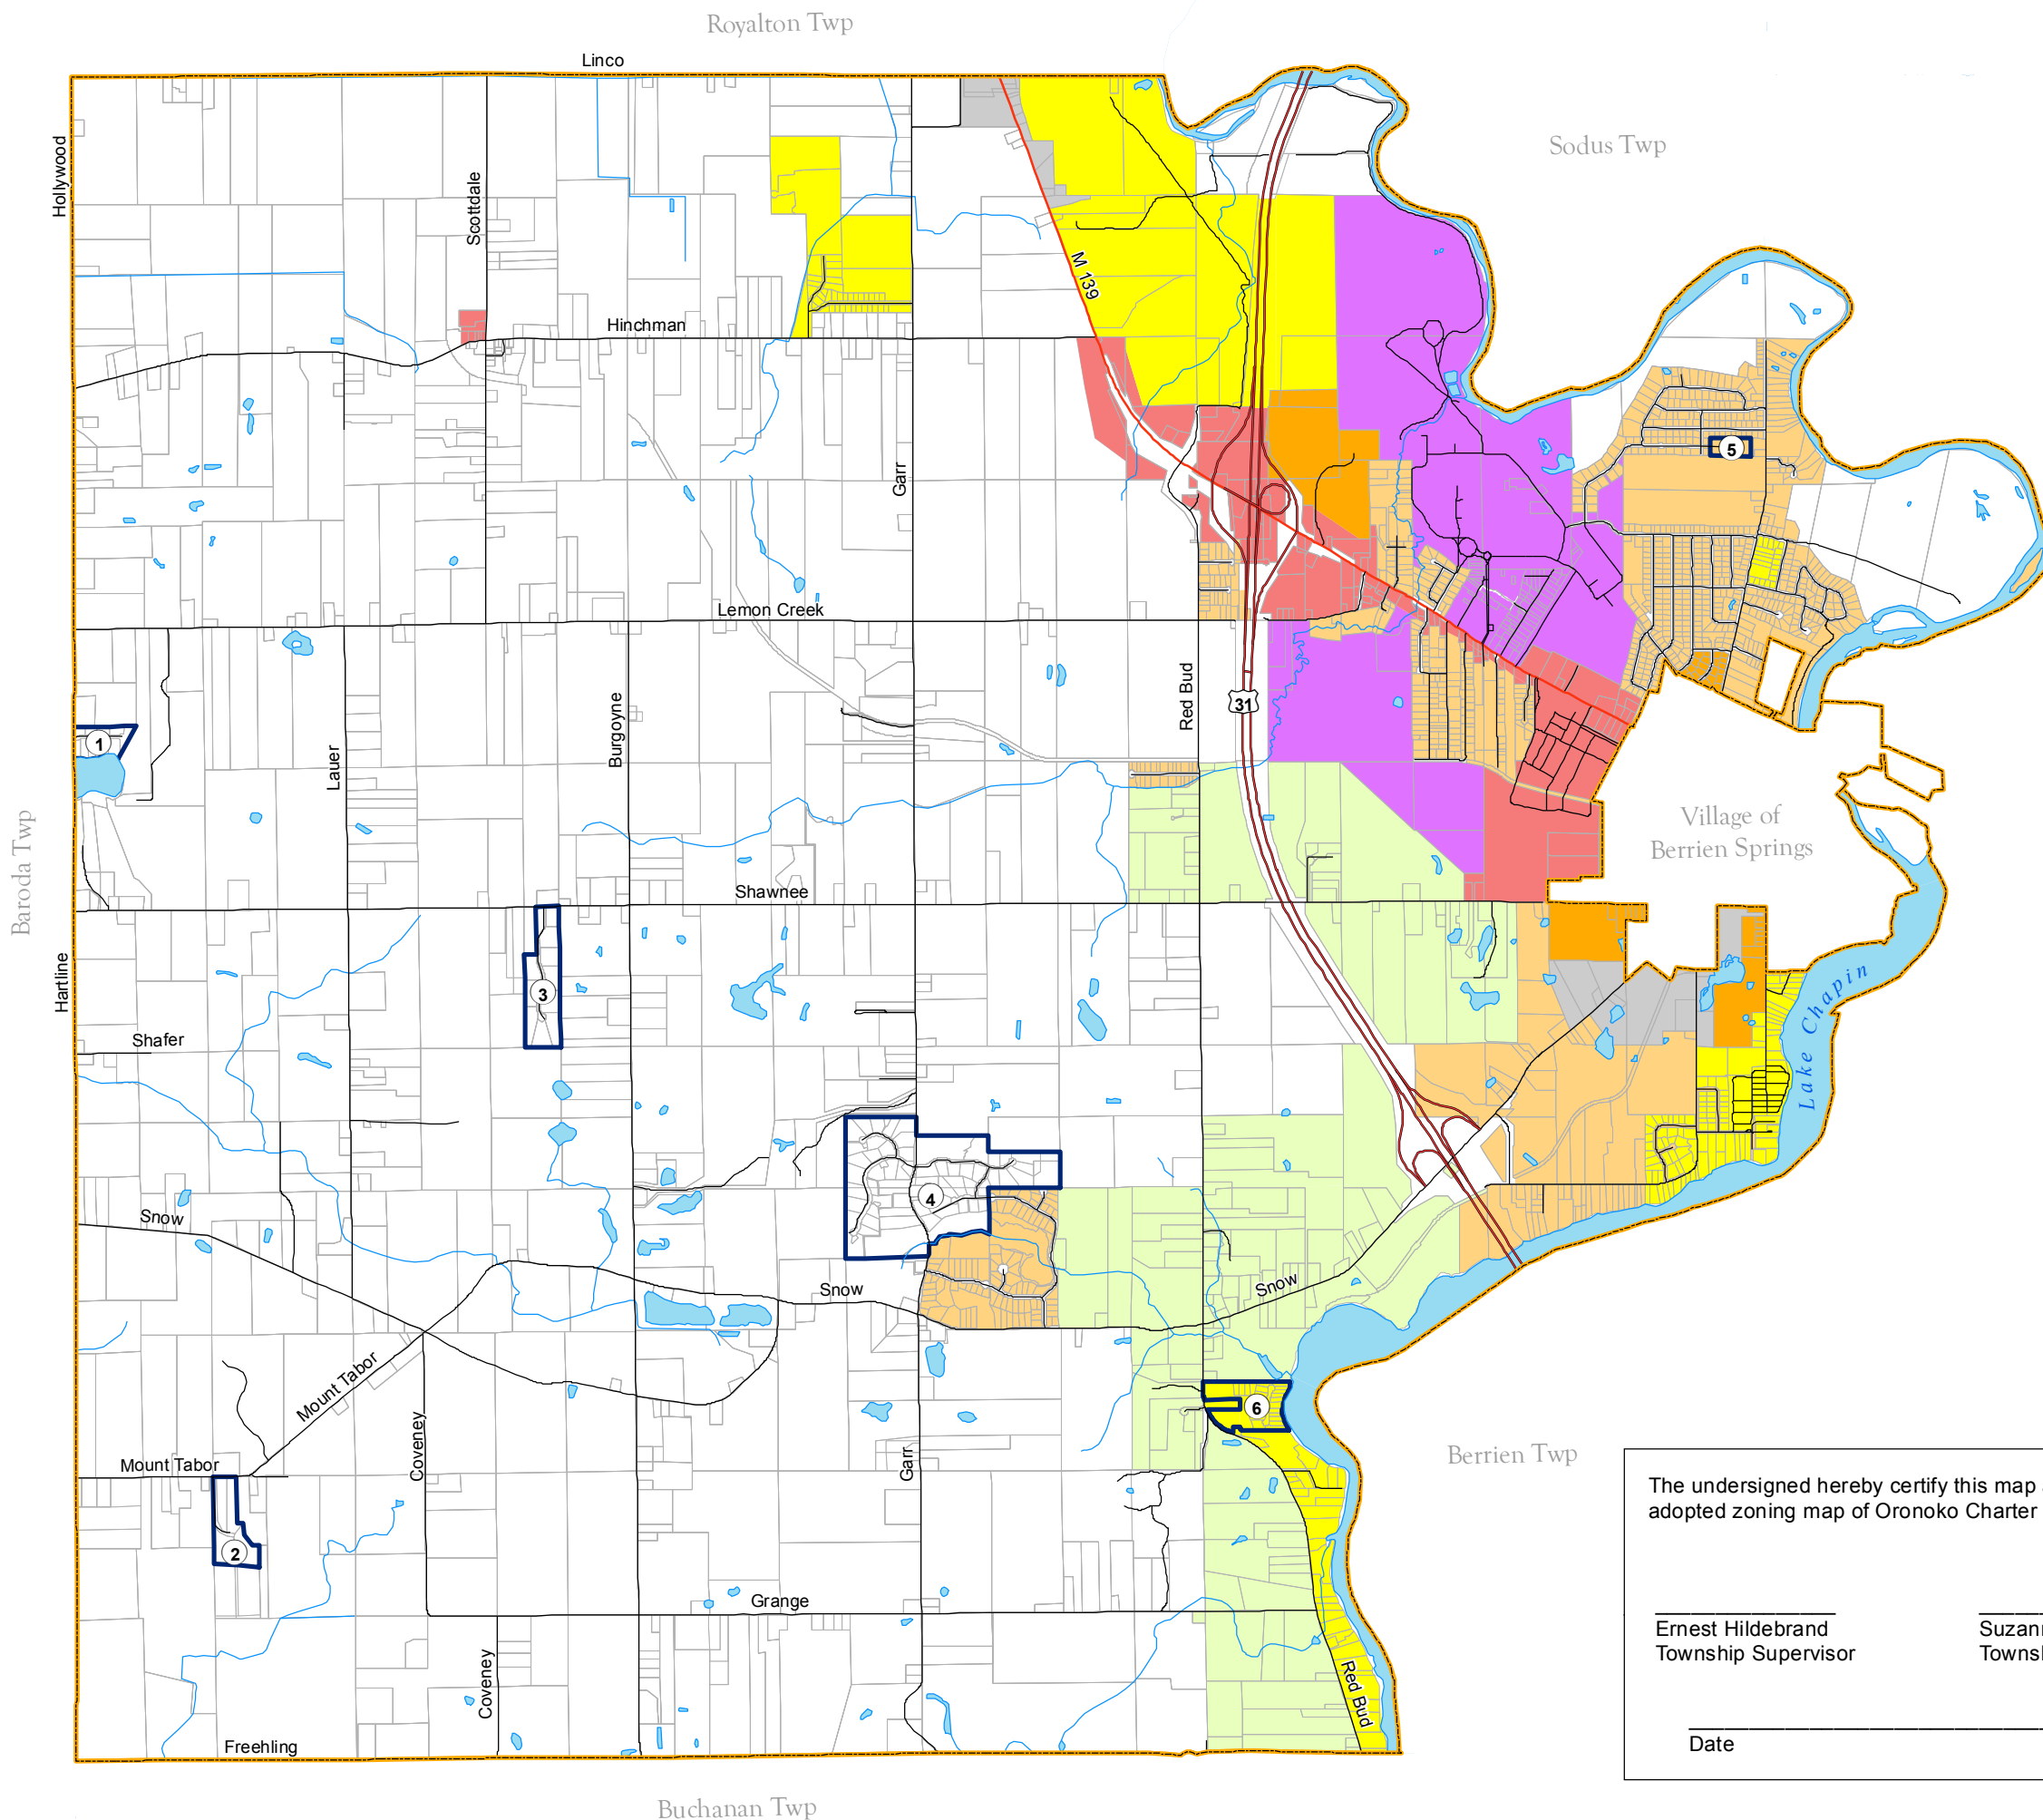

# Oronoko Charter Township

Berrien County, Michigan

## Zoning Map

Adopted: February 8, 2011  
Effective: March 18, 2011

### Legend

-  A-R Agricultural Residential
-  E-1 Estate Residential
-  R-1 Single Family Residential
-  R-2 Single & Two Family Residential
-  R-3 General Residential
-  B Business
-  U-C University-College
-  M Manufacturing
-  PUDs & Site Condos

-  1 Adam & Mary Estates Site Condo
-  2 Tabor Woods PUD
-  3 Pincrest Site Condo
-  4 Hildebrand Hills Site Condo
-  5 Unbridled Acres Site Condo
-  6 Lake Chapin Shores Site Condo

The undersigned hereby certify this map as the official adopted zoning map of Oronoko Charter Township